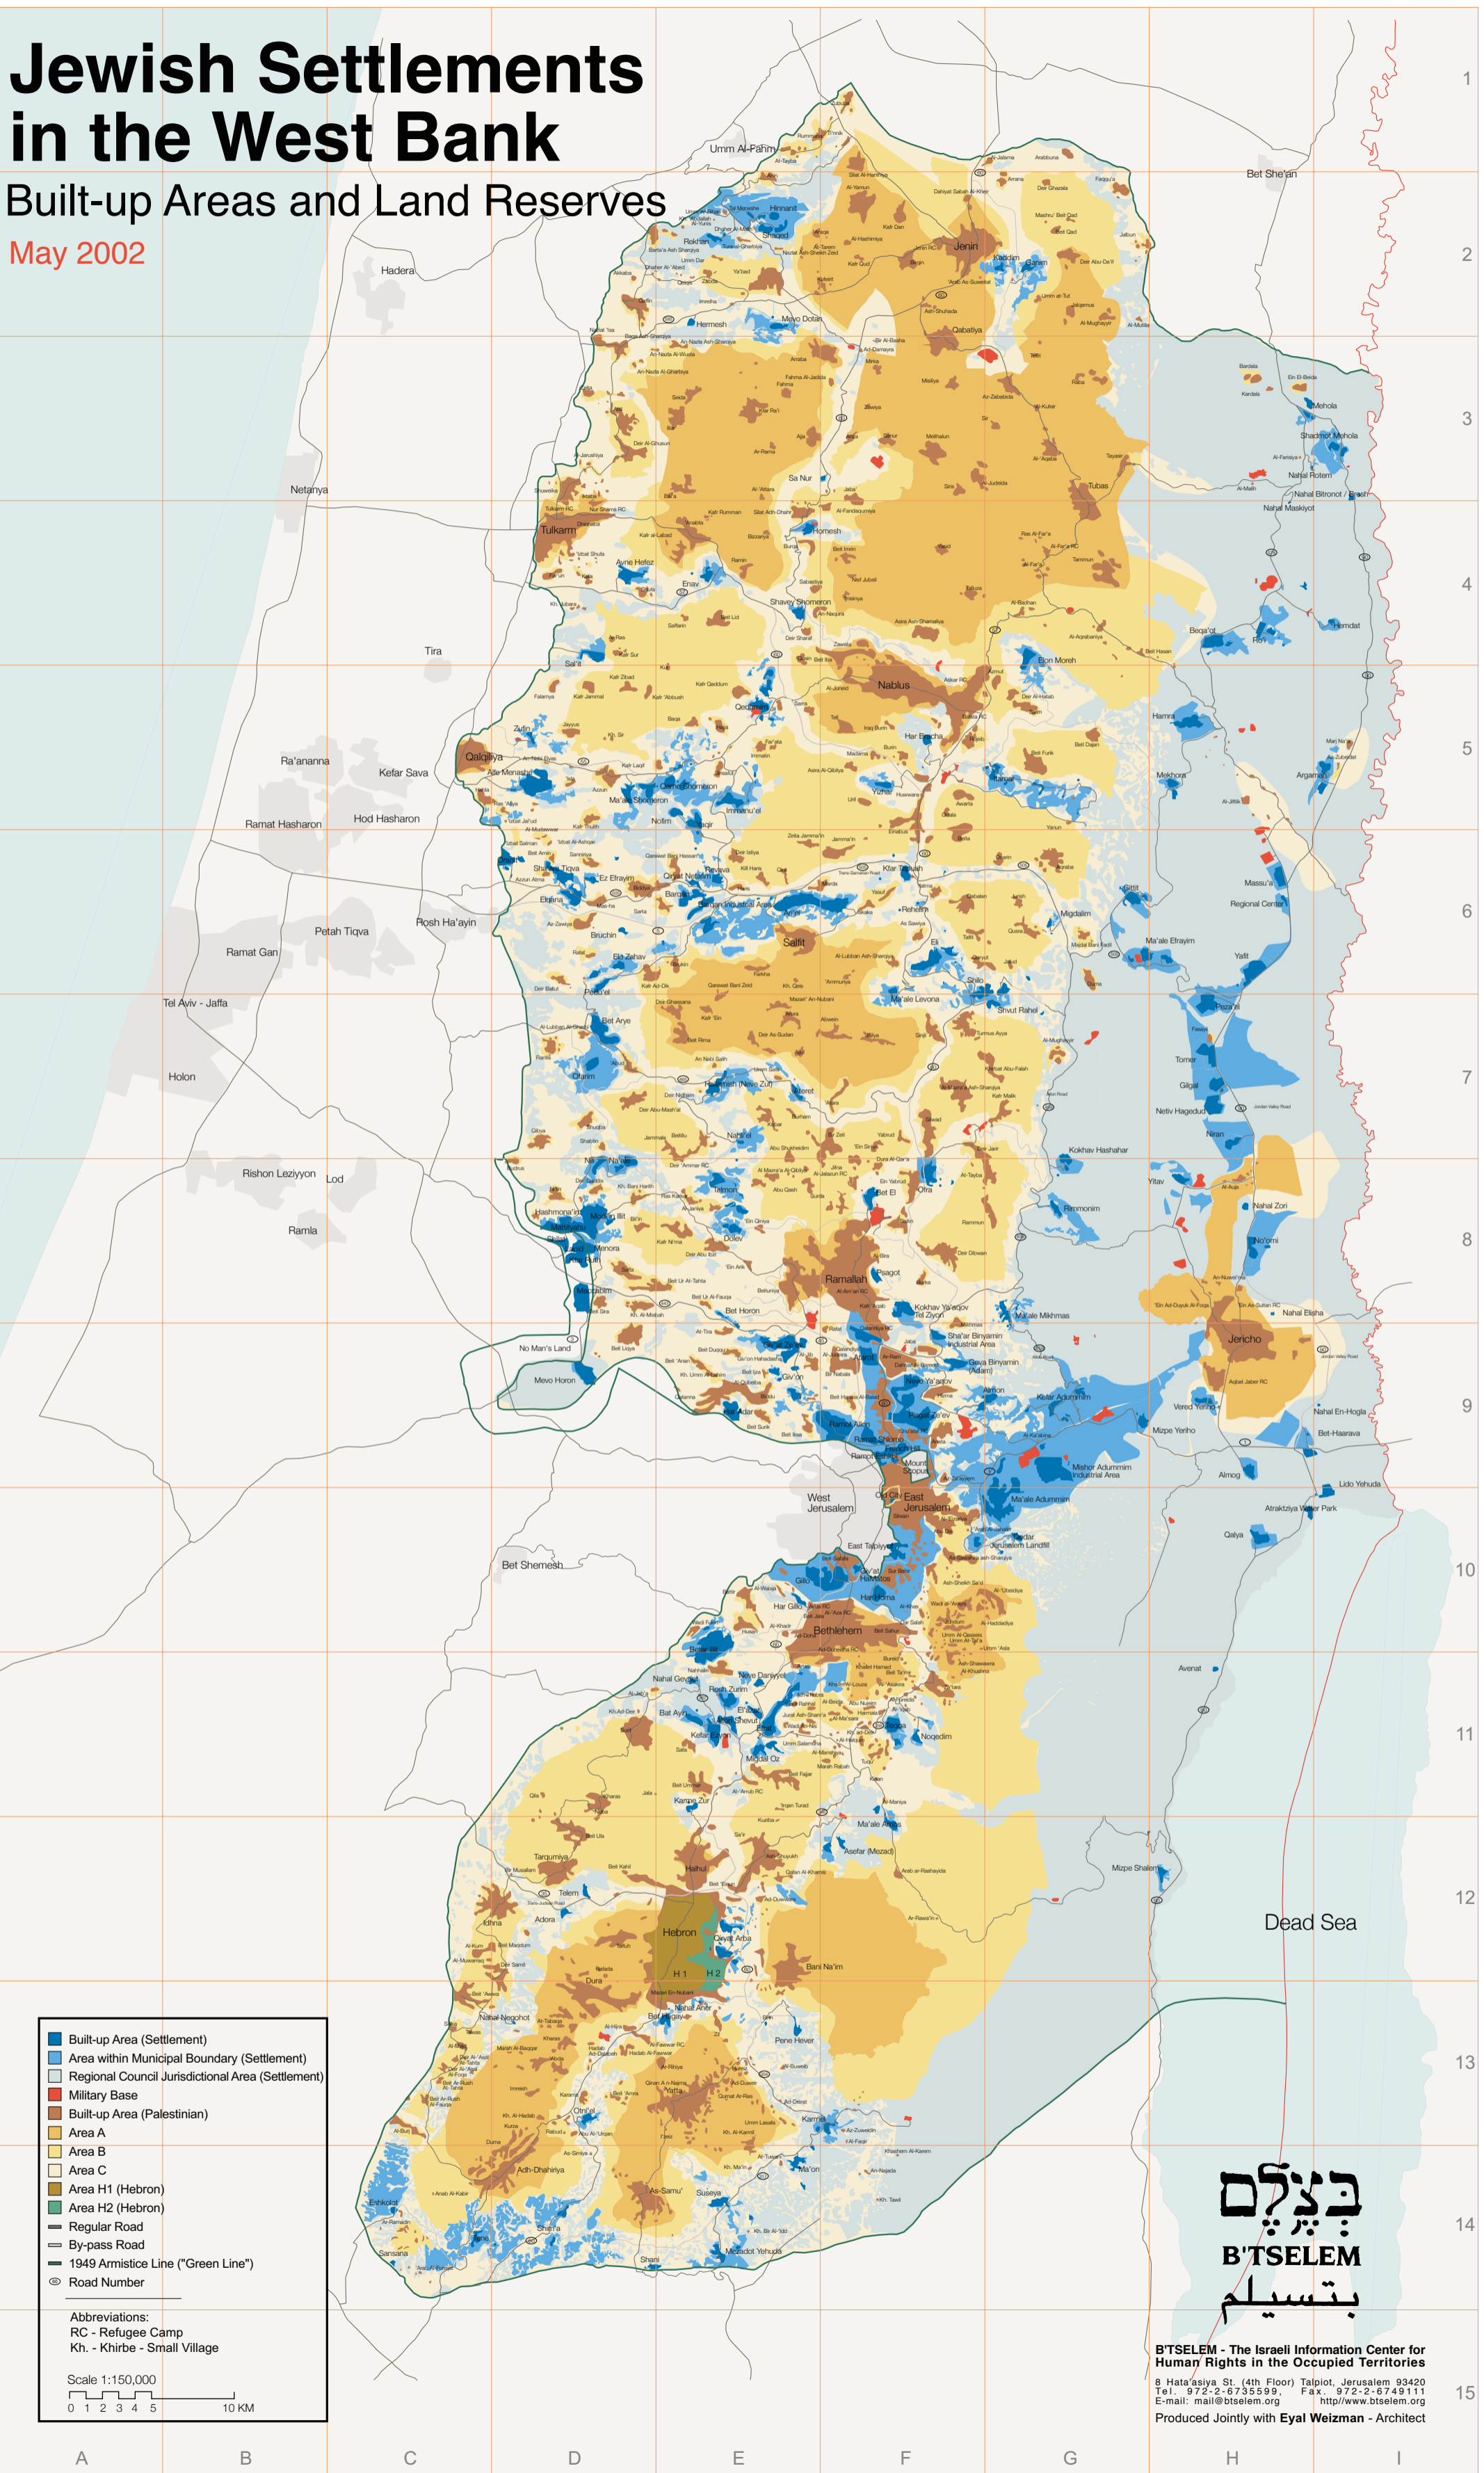

Jewish Settlements in the West Bank

Built-up Areas and Land Reserves

May 2002

	Built-up Area (Settlement)
	Area within Municipal Boundary (Settlement)
	Regional Council Jurisdictional Area (Settlement)
	Military Base
	Built-up Area (Palestinian)
	Area A
	Area B
	Area C
	Area H1 (Hebron)
	Area H2 (Hebron)
	Regular Road
	By-pass Road
	1949 Armistice Line ("Green Line")
	Road Number

Abbreviations:
 RC - Refugee Camp
 Kh. - Khirbe - Small Village

Scale 1:150,000

0 1 2 3 4 5 10 KM

בִּיִּזְמֵם
B'TSELEM
בְּתִסְלִים

B'TSELEM - The Israeli Information Center for Human Rights in the Occupied Territories
 8 Hata'asiya St. (4th Floor) Talpiot, Jerusalem 93420
 Tel. 972-2-6735599, Fax. 972-2-6749111
 E-mail: mail@btselem.org http://www.btselem.org
 Produced Jointly with Eyal Weizman - Architect